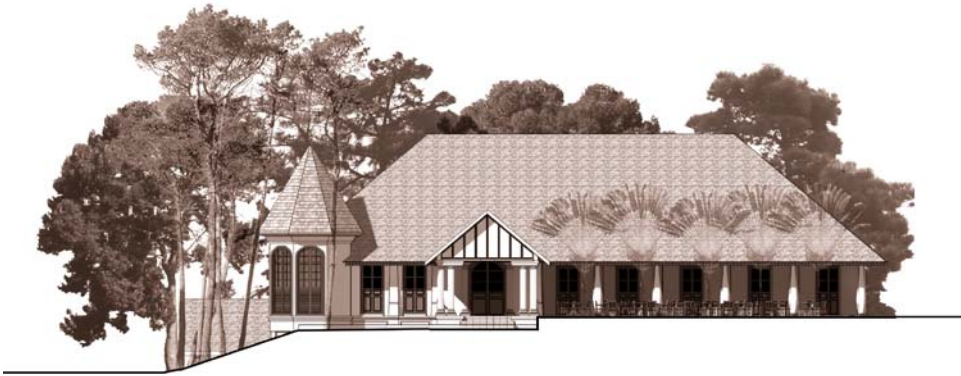

# Recreation of the Hash House

As was way back in 1938

What might be (Road level Concept)

What might be (Hashing level Concept)

Front Elevation

Side Elevation

1. Entry
2. Reception / Waiting Area
3. Security / Admin / Accounts Management
4. Hash House Museum & Club member Library
5. Hashers Terrace
6. Marquee
7. Hash Members Bar

1. Ah Fook's Catering Service
2. Members Reading Room, Library & Club
3. Hash Archive Storage
4. Indoor Games Room
5. Store
6. Sculley
7. Cooking Area
8. Outdoor Wet Kitchen
9. Male Toilet
10. Female Toilet
11. Outdoor Male Urinal
12. Outdoor Female Urinal
13. Outdoor Unisex Showers
14. Marquee Lawn
15. Stage
16. Hash Man Sculpture